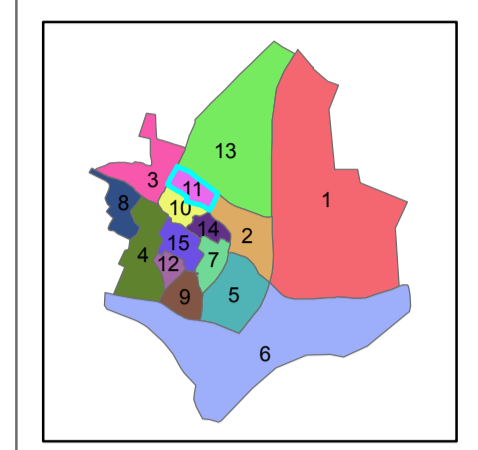

DISTRICT-RAEBARELI

NAGAR PANCHAYAT-NASIRABAD
 WARD NAME-PATEL NAGAR
 WARD NO-11

- Legend**
- Damer
 - Interlocking
 - Kucha
 - Kharanja
 - Imambada
 - Eidgaah
 - Kabaristhan
 - Over Head Tank
 - Petrol Pump
 - Mandir
 - Makbara
 - Madarsa
 - Masjid
 - Masjid+Imambada
 - Imambada+Madarsa
 - Mobile Tower
 - Govt Building
 - Govt Building Colony
 - Other
 - Well
 - Transformer
 - Water Nozzle
 - Sumbarsabul
 - Solar Pole
 - Street Light
 - High Mask Light
 - Handpump
 - Pole_Join
 - Pond
 - Other
 - Imambada+Commercial
 - Imambada
 - Eidgaah
 - Kabaristhan
 - Commercial
 - Residential+Commercial
 - Over Head Tank
 - Petrol Pump
 - Mandir
 - Makbara
 - Madarsa
 - Masjid
 - Masjid+Imambada
 - Imambada+Madarsa
 - Mobile Tower
 - Govt Building
 - Govt Building Colony
 - School

- Ward Name**
- Ahmad Nagar
 - Dela
 - Gudkhet Nagar
 - Gufranamaab Nagar
 - Kayasthana
 - Kuraiash Nagar
 - Lala Ki Bazar
 - Maurya Nagar
 - Milkiana
 - Patel Nagar
 - Phulwari
 - Purani Kothi
 - Sarv Dharm Nagar
 - Shiv Nagar
 - Soni Nagar